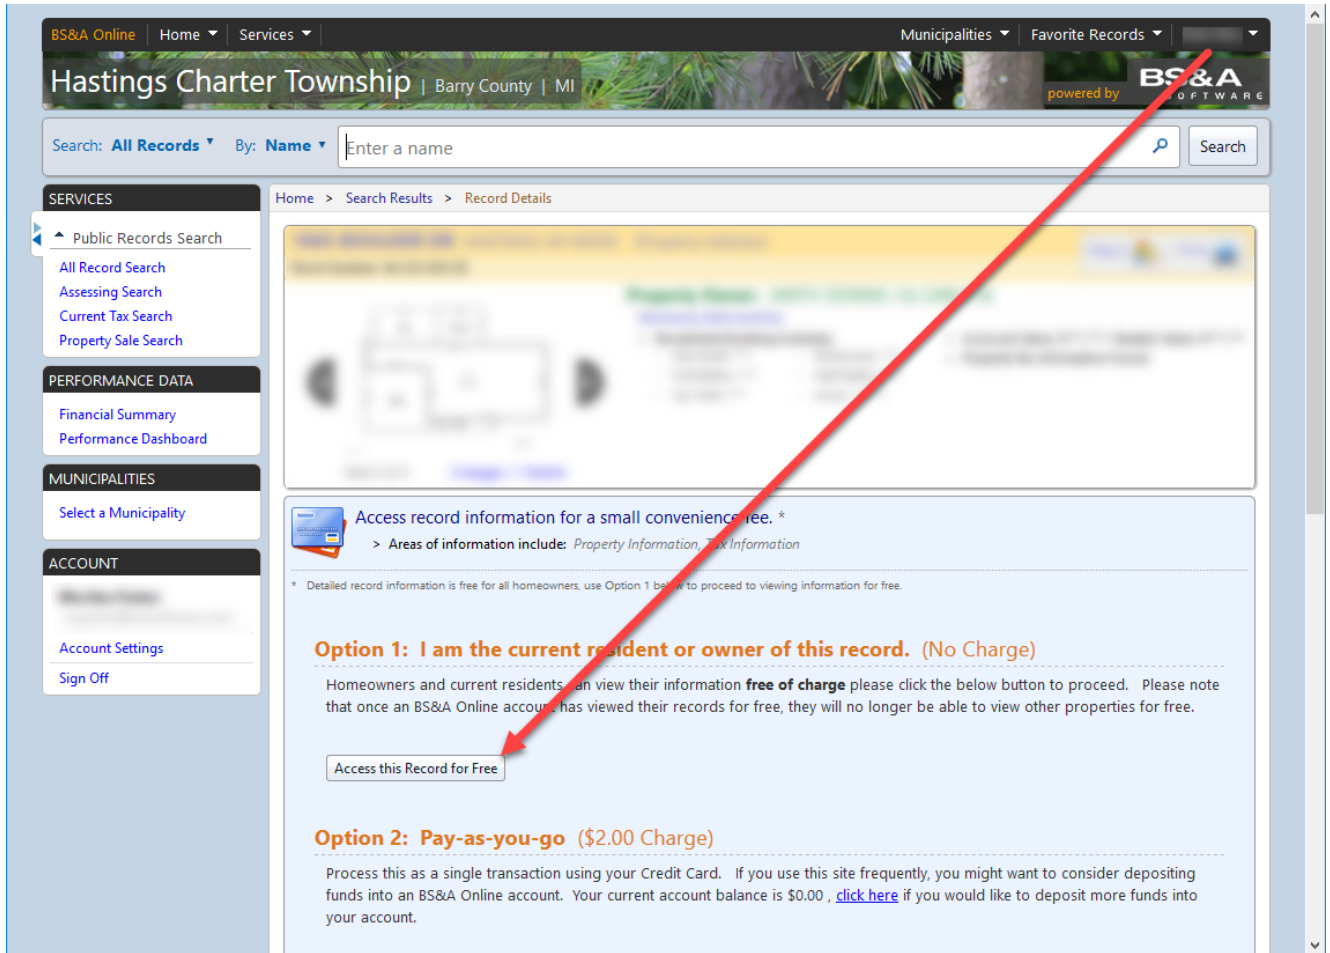

To access your record for free, you must create an account and log in. Please [click here](#) for instructions. When you are logged in, the button will look like this:

4. Click the button and answer Yes to the following prompt to link the Owner Name of the current parcel to your BS&A Online user account: