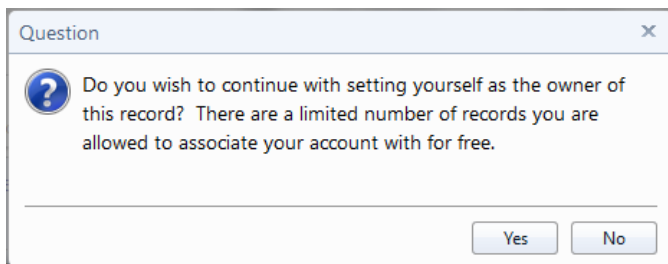

5. The details of the parcel record become available. As long as the Owner Name of this record doesn't change, you will have unlimited access to the record 24/7. Any parcel records that share the same Owner Name are also available for free.